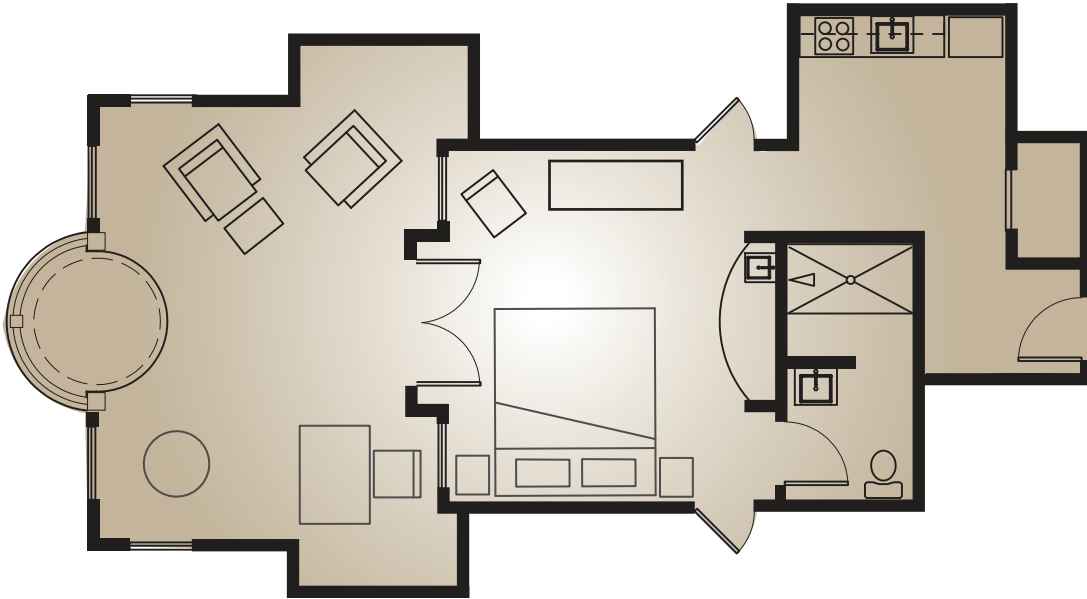

## Villa Features

- Each unit is 900 square feet and can accommodate two people
- A master bedroom with king-sized featherbed and spa bathroom with oversized shower.
- Your own enclosed spacious four season spa terrace with chaises, bistro table and chairs, desk, flat screen television and oversized whirlpool bath.
- A cozy full kitchen.
- Entertainment console.
- Opportunity to experience the many wonderful amenities of the existing spa resort. Most popular are the Purifying Bath Ritual, Relaxation Lounge, and outdoor infinity edge pool and hot soak bath heated year-round.
- Located adjacent to the championship 18-hole Wild Rock Golf Course.